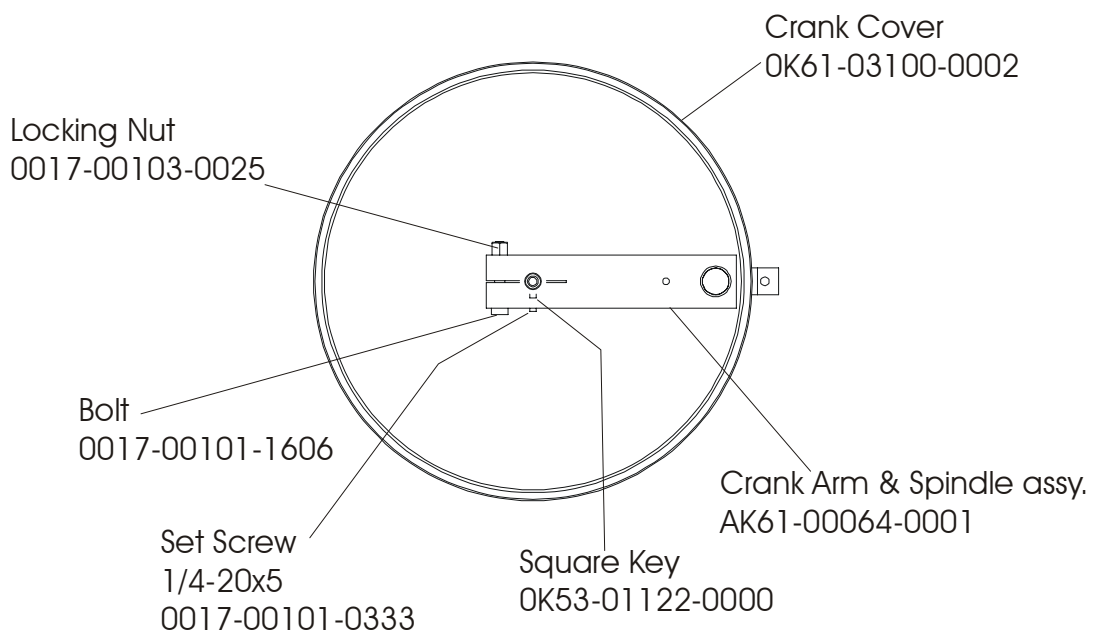

**91XW CROSS-TRAINER
ROLLER ASSEMBLY**

**91XW-0XXX-01
S/N XTG100000 and UP**